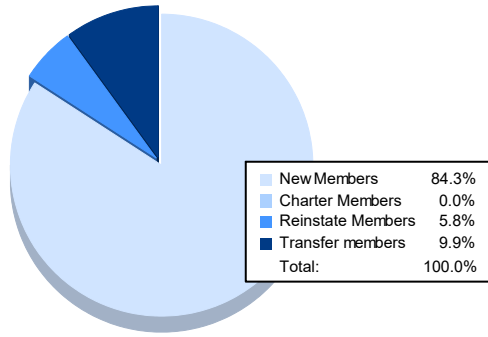

Year	New Clubs	Dropped Clubs	Gain/ Loss Clubs	New Members	Charter Members	Reinstate Members	Transfer Members	Total Member Added	Total Members Dropped	Gain/ Loss Members
2017-2018	0	2	-2	91	3	3	27	124	177	-53
2018-2019	0	2	-2	57	0	3	6	66	115	-49
2019-2020	0	2	-2	49	1	4	13	67	98	-31
2020-2021	0	2	-2	29	1	1	0	31	95	-64
2021-2022	0	0	0	102	0	7	12	121	116	5
<b>Average</b>	<b>0</b>	<b>2</b>	<b>-2</b>	<b>66</b>	<b>1</b>	<b>4</b>	<b>12</b>	<b>82</b>	<b>120</b>	<b>-38</b>

### Membership Composition June 2022 Cumulative