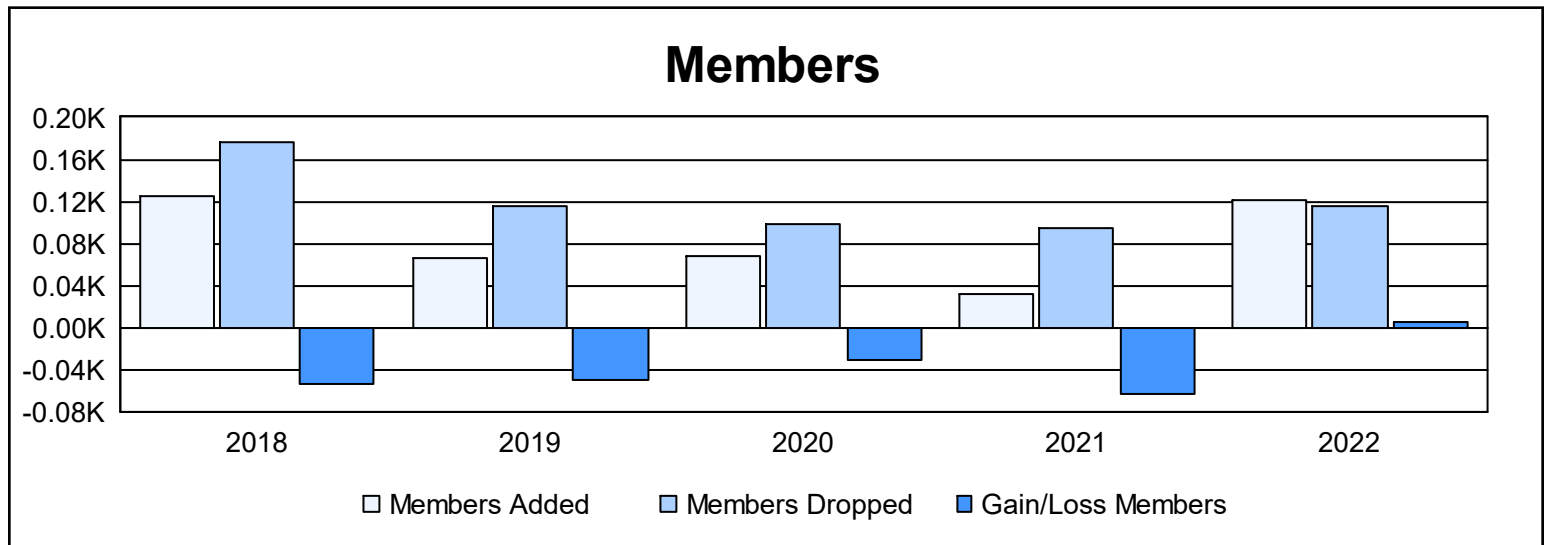

Year	New Clubs	Dropped Clubs	Gain/ Loss Clubs	New Members	Charter Members	Reinstate Members	Transfer Members	Total Member Added	Total Members Dropped	Gain/ Loss Members
2017-2018	0	2	-2	91	3	3	27	124	177	-53
2018-2019	0	2	-2	57	0	3	6	66	115	-49
2019-2020	0	2	-2	49	1	4	13	67	98	-31
2020-2021	0	2	-2	29	1	1	0	31	95	-64
2021-2022	0	0	0	102	0	7	12	121	116	5
<b>Average</b>	<b>0</b>	<b>2</b>	<b>-2</b>	<b>66</b>	<b>1</b>	<b>4</b>	<b>12</b>	<b>82</b>	<b>120</b>	<b>-38</b>

### Membership Composition June 2022 Cumulative