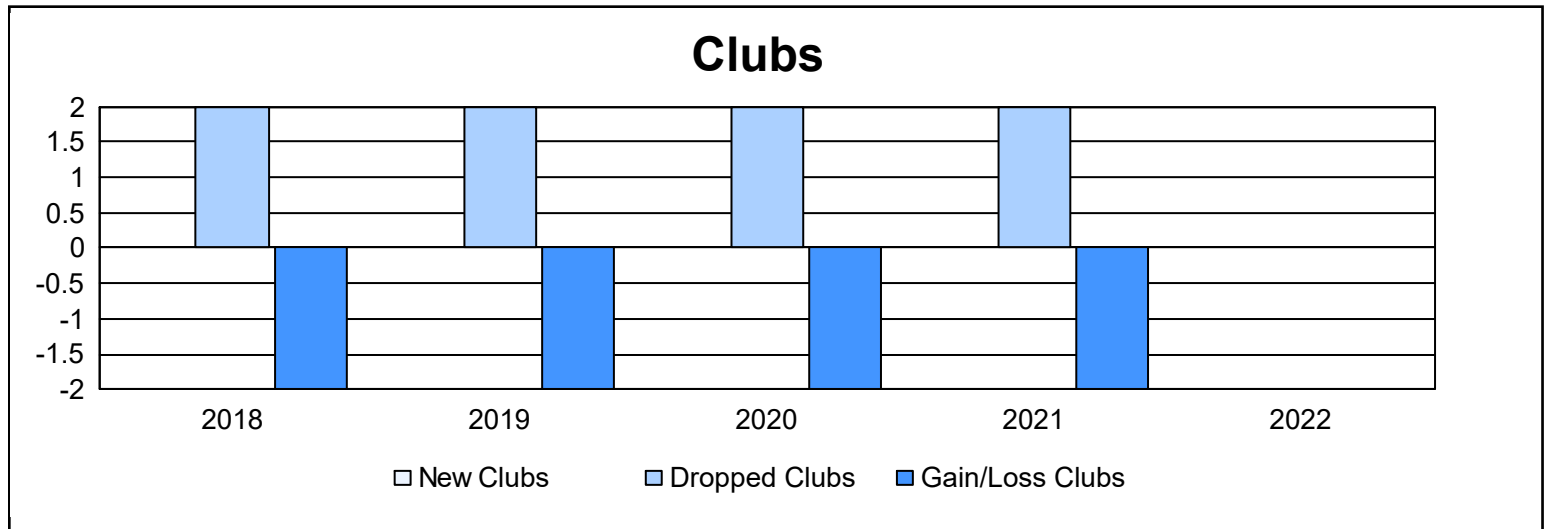

Year	New Clubs	Dropped Clubs	Gain/ Loss Clubs	New Members	Charter Members	Reinstate Members	Transfer Members	Total Member Added	Total Members Dropped	Gain/ Loss Members
2017-2018	0	2	-2	91	3	3	27	124	177	-53
2018-2019	0	2	-2	57	0	3	6	66	115	-49
2019-2020	0	2	-2	49	1	4	13	67	98	-31
2020-2021	0	2	-2	29	1	1	0	31	95	-64
2021-2022	0	0	0	102	0	7	12	121	116	5
<b>Average</b>	<b>0</b>	<b>2</b>	<b>-2</b>	<b>66</b>	<b>1</b>	<b>4</b>	<b>12</b>	<b>82</b>	<b>120</b>	<b>-38</b>

### Membership Composition June 2022 Cumulative